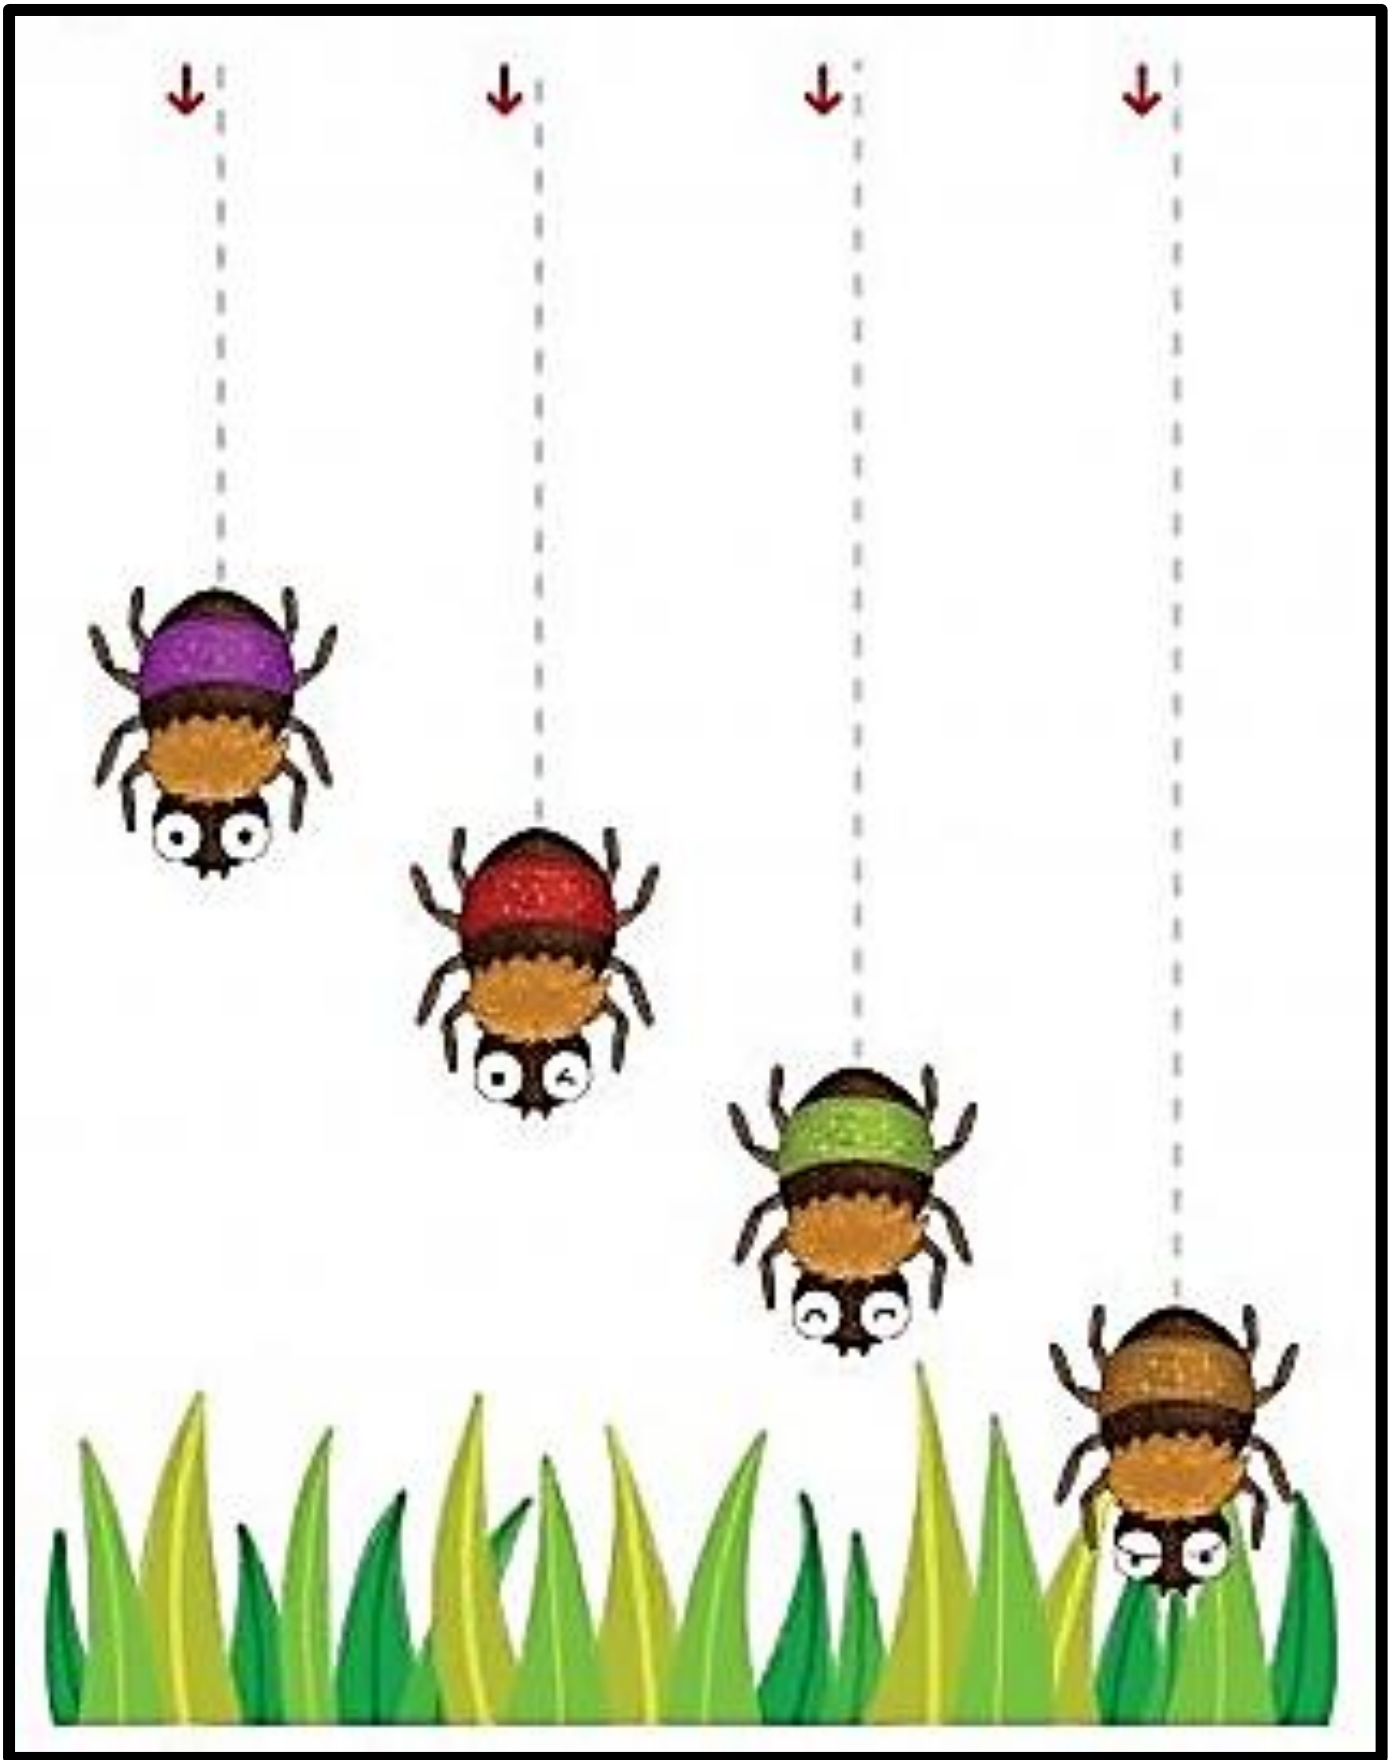

Zober si ceruzu 
a pomôž traktor
zorať pole.

A large green rectangular frame containing four horizontal sections for tracing practice. Each section features a farm-related illustration on the left and a dashed line path leading to another illustration on the right.

- Section 1:** A yellow hay bale on the left. A dashed line path starts from the hay bale, goes right, then up, then right, then down, then right, ending at a grey horse on the right.
- Section 2:** A blue bowl of yellow food on the left. A dashed line path starts from the bowl, goes right, then down, then right, then up, then right, ending at a pink pig on the right.
- Section 3:** A red barn on the left. A dashed line path starts from the barn, goes right, then up, then right, ending at a green tractor with a driver on the right.
- Section 4:** A woman in a red shirt and blue pants carrying a basket of eggs on the left. A dashed line path starts from the woman, goes right, then up, then right, then down, then right, then up, then right, then down, then right, then up, then right, ending at a yellow duck on the right.